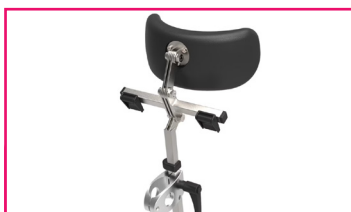

Adjustable head supports:

There is a wide range of head supports available for the entire Kidevo Family, these can all be adjusted in angle, height and depth.