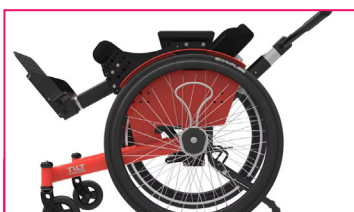

Thanks to the adjustable center of gravity, optimal driving behavior as well as an active and independent movement of the child can be encouraged from early on.

Due to the variety of options and the custom-made seat and back systems, each wheelchair becomes a unique product.

Easy to use brakes:

All Kidevo wheelchairs can be chosen with a different combination of friendly to use brakes, for example a drum brake

Functional Seat tilt

The Kidevo mini.t and prime.t have a functional and space-saving tilt that can be used without changing the centre of gravity of the wheelchair and thereby, maintaining optimal driving behaviour

Robust foot plate:

To help with optimal foot positioning of your child, the Kidevo wheelchairs come with a robust and flat one piece foot plate. There is also a high variety of other positioning options to choose from.

Kidevo Mini

The Kidevo mini is the perfect wheelchair for early childhood as it features a seat width and depth from 16cm. Each wheelchair is tailor -made for the child and grows with them in width,depth, and height optimal driving behaviour can be achieved by adjusting the centre of gravity.