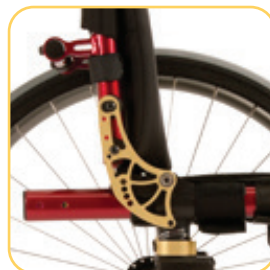

Growth Capabilities

One thing we're certain of is that kids will grow! That's why the Zone features 3" of depth growth built right into the frame. An extra 2" of growth is built into the sling upholstery. To expand frame width, simply replace a few parts, instead of the whole wheelchair frame. The backrest of the Zone is also angle adjustable. This gives children more freedom allowing them to sit further forward, or further back depending on what they are doing, relaxing having fun, or working at a desk at school.

Design Fit for Kids

With independence comes confidence. Every inch of the Zone was designed to give kids the best possible wheel access for efficient propulsion. With features such as the inset backrest, flip-up, angle adjustable footrest and hub lock located on the seat rail, kids are able to independently access the wheels, transfer in and out of the wheelchair, and access the wheel locks without interference during propulsion.

Zippie Zone

Colourful Options

We want the Zone to be an expression of your child's unique personality. Aside from its super stylish frame, the Zone also has bright options including Zebra and Glow in the Dark frame colors, light-up casters, coloured caster forks and axle plates, Spinergy wheels with multi-colour spokes, and colourful spoke guards.

Options & Features

Grows with you

Lightweight

Colourful options

Footplate

Angle adjustable
backrest

Specifications

Seat width	Seat depth	Front seat height	Rear seat height	Back height	Overall width	Frame angle	User weight	Product weight
20 - 40.5 cm	20 - 46 cm	35.5 - 48 cm	33 - 48 cm	15 - 46 cm	51 - 61 cm	80°	75 kg	6.5 kg