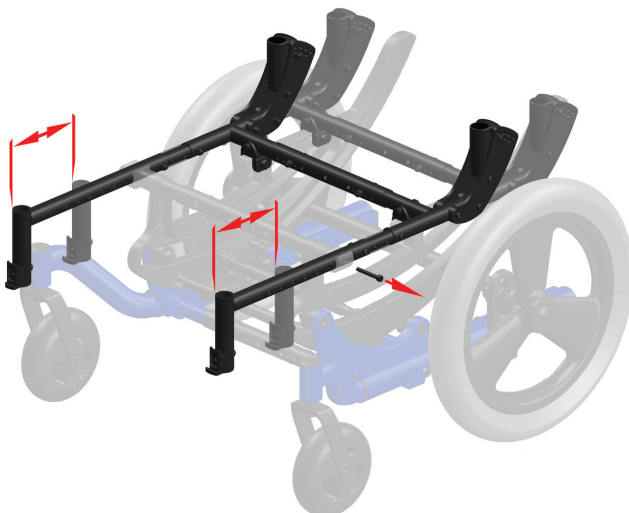

## SMART TILT

The Focus CR is also a smart tilt. The chair will tell you how much adjustment is needed so you have more time to focus on the other details of your day

## HOW THE TILT WORKS

The complex rotation is controlled by the completely redesigned, simpler tilt mechanism. Cable routing is now inside the seat frame and uses a shorter cable. The result? Almost no cable adjustments required. With the most tilt options on the market, allow the caregiver to choose which option works best for them and their client.

## EASE OF ADJUSTMENT

No rotation design has ever been so easy to adjust. Pull 2 bolts and you can slide the seat frame to make the CG adjustment without any disassembly. In most cases the adjustment can be done with the client in the chair. Caster adjustment is intuitive and again only requires you to pull 2 bolts.

## POWER TILT

A smooth and quiet tilt operation controlled by an easy to use toggle that gives the client the power to control their tilt position. This is a great alternative option when a power chair may not be the right choice for an individual.