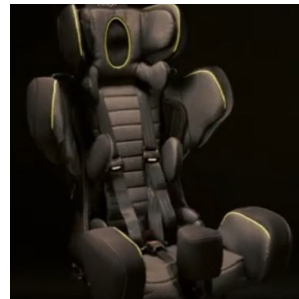

active
rehab

Simon Car Seat

SAFETY FIRST

The Simon car seat is specially designed for children that need extra support and comfort while traveling, with highly adjustable trunk, pelvic, and head supports to ensure their safety and security.

BUILT IN SPEAKERS
"SOUND" system - built-in loudspeakers in the headrest of the seat, enabling the connection of a device with music dedicated to the child.

SWIVEL
Swivel base system makes getting the child in and out of the car seat a breeze.

TILT
Unique and one of a kind integrated with the base, adjustable seat bucket system (Tilt)

TILT
Unique and one of a kind integrated with the base, adjustable seat bucket system (Tilt)

TRAY
Activity tray for extra upper body support, and allows the child to do activities while seated.

SUPPORT
Fully adjustable added head, trunk, hip, and thigh support ensure the safety and comfort at all times

GROWTH
Has a large growth range, suiting children from 100-150cm tall

FEATURES & BENEFITS

- Safety guaranteed by approval acc. the requirements of the latest provisions of UNECE Regulation R129/03.
- Unique and one of a kind integrated with the base, adjustable seat bucket system (Tilt)
- Tilt in base system
- Fully adjustable backrest height and seat depth. The seat grows with the child.
- ISOFIX system.