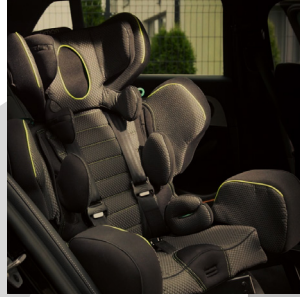

active
rehab

Simon Car Seat

SAFETY FIRST

The Simon car seat is specially designed for children that need extra support and comfort while traveling, with highly adjustable trunk, pelvic, and head supports to ensure their safety and security.

The Simon car seat is made with a focus on safety, comfort, and ease of use. It comes with various safety features such as adjustable headrest and side impact protection, which provides extra protection to the child. The car seats are also equipped with the ISOFIX mounting system, which ensures that the seat is properly installed in the car and reduces the risk of incorrect installation.

BUILT IN SPEAKERS
"SOUND" system - built-in loudspeakers in the headrest of the seat, enabling the connection of a device with music dedicated to the child.

SWIVEL
Swivel base system makes getting the child in and out of the car seat a breeze.

SUPPORT
Fully adjustable added head, trunk, hip, and thigh support ensure the safety and comfort at all times

GROWTH
Has a large growth range, suiting children from 100-150cm tall

FEATURES & BENEFITS

- Safety guaranteed by approval acc. the requirements of the latest provisions of UNECE Regulation R129/03.
- Unique and one of a kind integrated with the base, adjustable seat bucket system (Tilt)
- Tilt in base system
- Fully adjustable backrest height and seat depth. The seat grows with the child.
- ISOFIX system.