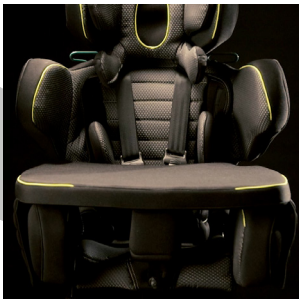

active
rehab

Simon Car Seat

SAFETY FIRST

The Simon car seat is specially designed for children that need extra support and comfort while traveling, with highly adjustable trunk, pelvic, and head supports to ensure their safety and security.

BUILT IN SPEAKERS
"SOUND" system - built-in loudspeakers in the headrest of the seat, enabling the connection of a device with music dedicated to the child.

SWIVEL
Swivel base system makes getting the child in and out of the car seat a breeze.

TILT
Unique and one of a kind integrated with the base, adjustable seat bucket system (Tilt)

TILT
Unique and one of a kind integrated with the base, adjustable seat bucket system (Tilt)

TRAY
Activity tray for extra upper body support, and allows the child to do activities while seated.

SUPPORT
Fully adjustable added head, trunk, hip, and thigh support ensure the safety and comfort at all times

GROWTH
Has a large growth range, suiting children from 100-150cm tall

FEATURES & BENEFITS

- Safety guaranteed by approval acc. the requirements of the latest provisions of UNECE Regulation R129/03.
- Unique and one of a kind integrated with the base, adjustable seat bucket system (Tilt)
- Tilt in base system
- Fully adjustable backrest height and seat depth. The seat grows with the child.
- ISOFIX system.