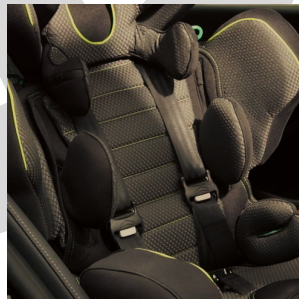

The Simon car seat is made with a focus on safety, comfort, and ease of use. It comes with various safety features such as adjustable headrest and side impact protection, which provides extra protection to the child. The car seats are also equipped with the ISOFIX mounting system, which ensures that the seat is properly installed in the car and reduces the risk of incorrect installation.

BUILT IN SPEAKERS
"SOUND" system - built-in loudspeakers in the headrest of the seat, enabling the connection of a device with music dedicated to the child.

SWIVEL
Swivel base system makes getting the child in and out of the car seat a breeze.

TILT
Unique and one of a kind integrated with the base, adjustable seat bucket system (Tilt)

TILT
Unique and one of a kind integrated with the base, adjustable seat bucket system (Tilt)

TRAY
Activity tray for extra upper body support, and allows the child to do activities while seated.

SUPPORT
Fully adjustable added head, trunk, hip, and thigh support ensure the safety and comfort at all times

GROWTH
Has a large growth range, suiting children from 100-150cm tall

FEATURES & BENEFITS

- Safety guaranteed by approval acc. the requirements of the latest provisions of UNECE Regulation R129/03.
- Unique and one of a kind integrated with the base, adjustable seat bucket system (Tilt)
- Tilt in base system
- Fully adjustable backrest height and seat depth. The seat grows with the child.
- ISOFIX system.