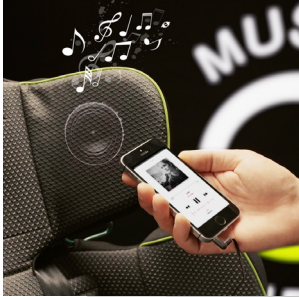

active
rehab

Simon Car Seat

SAFETY FIRST

The Simon car seat is specially designed for children that need extra support and comfort while traveling, with highly adjustable trunk, pelvic, and head supports to ensure their safety and security.

The Simon car seat is made with a focus on safety, comfort, and ease of use. It comes with various safety features such as adjustable headrest and side impact protection, which provides extra protection to the child. The car seats are also equipped with the ISOFIX mounting system, which ensures that the seat is properly installed in the car and reduces the risk of incorrect installation.

BUILT IN SPEAKERS
"SOUND" system - built-in loudspeakers in the headrest of the seat, enabling the connection of a device with music dedicated to the child.

SWIVEL
Swivel base system makes getting the child in and out of the car seat a breeze.

SUPPORT
Fully adjustable added head, trunk, hip, and thigh support ensure the safety and comfort at all times

GROWTH
Has a large growth range, suiting children from 100-150cm tall

FEATURES & BENEFITS

- Safety guaranteed by approval acc. the requirements of the latest provisions of UNECE Regulation R129/03.
- Unique and one of a kind integrated with the base, adjustable seat bucket system (Tilt)
- Tilt in base system
- Fully adjustable backrest height and seat depth. The seat grows with the child.
- ISOFIX system.