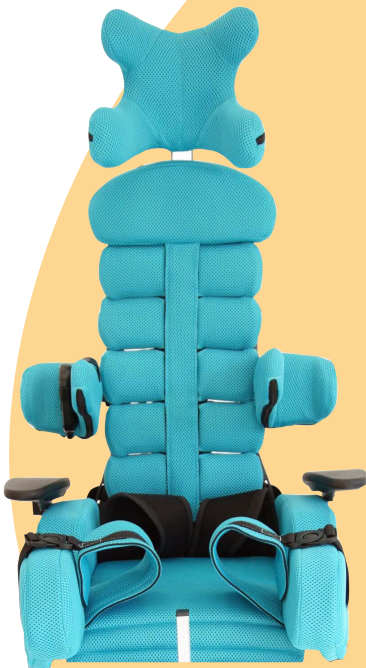

Baffin Automatic

Your multi positioning device

The Baffin automatic is here to revolutionise sitting and standing by combining the two functions into the one product.

Sitting

Lying

Standing

Get the benefits of both a seating system and a standing frame in the once peice of equipment. This is not only cost effective, only needing the one product, but its a space saver.

Second Spine

Get the benefits of both a seating system and a standing frame in the once peice of equipment. This is not only cost effective, only needing the one product, but its a space saver.

Customise

Baffin has a range of accessories to choose from so it can be configured and customised to suit each and every user.

Key Features

- Push handle with brake system
- Easy remote control
- Adjustment of the tilt angle to suit contactures
- Kneepads to secure standing position
- Can be used for standing, sitting or lying
- Tilt in space
- Patented second spine enables corrective positioning of the back support
- Multi positioning head support
- Adjustable lateral supports
- Grows with the user in seat width and depth
- Accomodates pelvic obliquity
- Separate foot platforms with height and angle and position adjustment
- Leg abduction belts
- Adjustable armrest height and angle
- Activity tray

Size	Seat height	Back length	Backrest angle	Base length	Base width	Seat depth	Seat width	Footrest angle adjustment	Max user weight
Small	69cm	44cm	0°-90°	88cm	65cm	18-28cm	18-29cm	0°-90°	40kg
Medium	69cm	52cm	0°-90°	88cm	65cm	21-31cm	22-33cm	0°-90°	60kg
Large	69cm	60cm	0°-90°	88cm	65cm	29-39cm	22-33cm	0°-90°	60kg